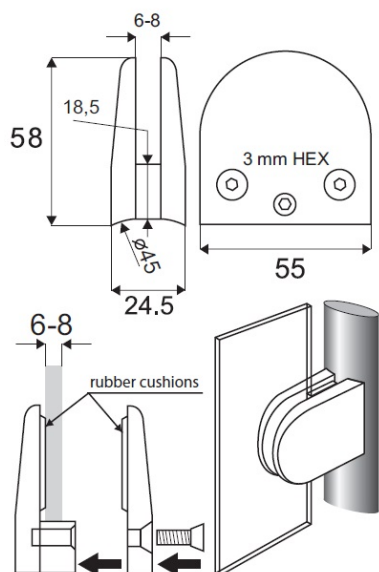

PRODUCT SHEET

Description:

Glass Clamp, "Large", Zamak, CPL, Bent Tube \varnothing 45mm, F/6-8mm Glass Thickness

Item number:

22.10.170-0

Units	Box	Carton	HS Code	Barcode
Pcs.	10	100	8302419000	
				5704866083065